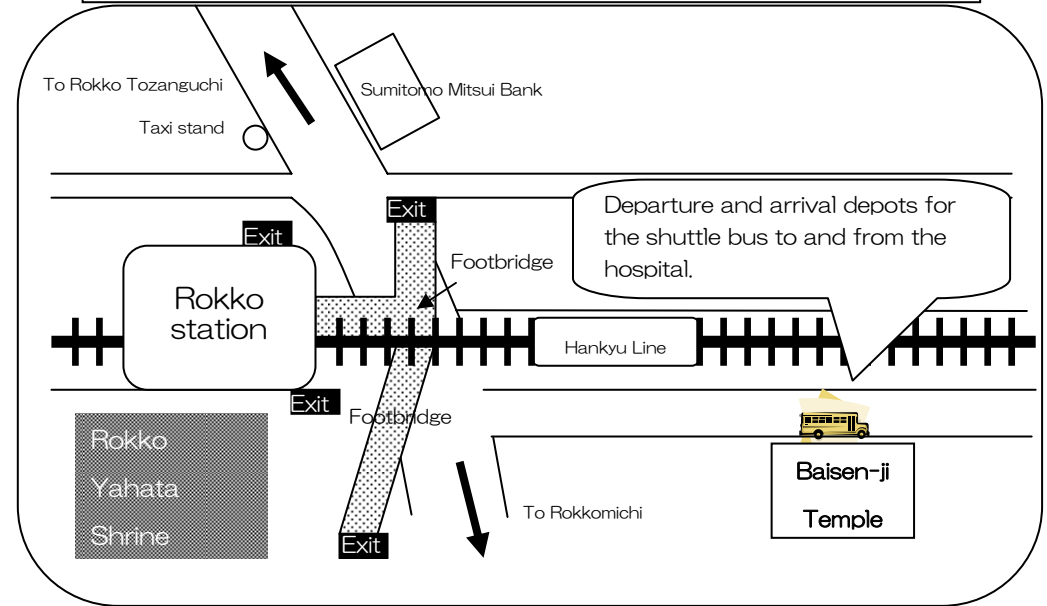

Kobe Kaisei Hospital Shuttle Bus Service

Bus Timetable

Time	departing from JR Rokkomichi Station		departing from Hankyu Rokko Station			departing from Hospital to Hankyu Rokko Station		
	25	55	00	30		★ 10		★ 40
7:00								
8:00		45	00	20	50	10	★ 30	
9:00			10		45	00	35	55
10:00			05	25	45	15	35	
11:00				20	40	10	30	50
12:00			00	20		10		
13:00					45		35	
14:00			10	30		00	20	55
15:00			05	25	45	15	35	
16:00				25	45	15	35	55
17:00			05	25	45	15	35	
18:00			10			00	20	

Only 18:20 bus goes to JR Rokkomichi via Rokko Hankyu

※ No bus service on Sundays and National holidays. ★ This is the JR Rokkomichi direct. Don't stop to Hankyu Rokko.

Location map of the Shuttle bus stop at Hankyu Rokko Station

※ Stop at along the baisen-ji temple.

Location map of the shuttle bus stop at JR Rokkomichi Station

※ Exit station on north side and walk to the north from the bus terminal.

/Bus stop is in front of Azumino coffee shop./Same bus stop as Rokkosan Hotel bus.