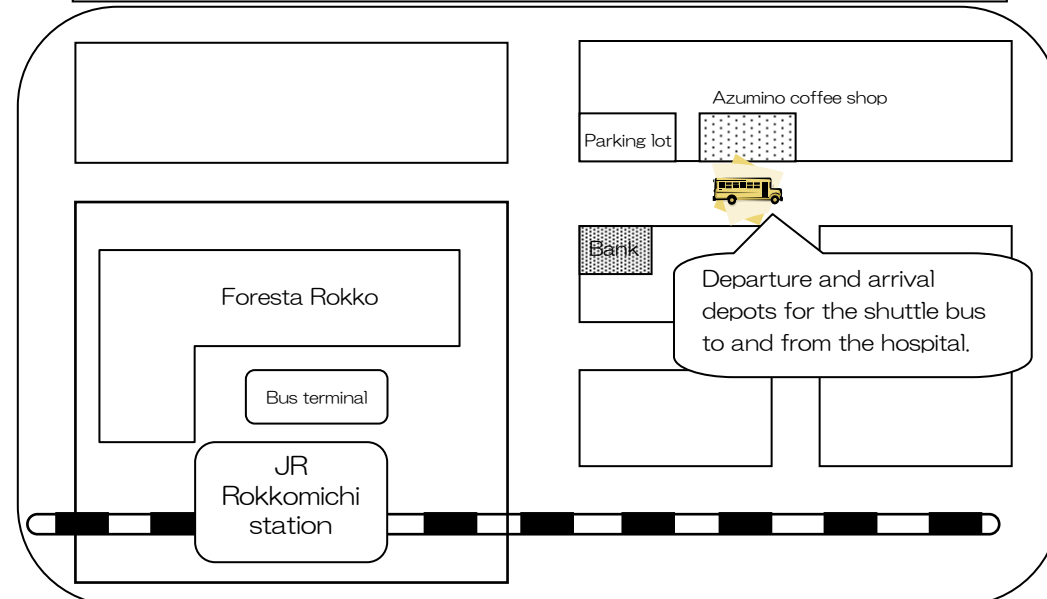

Kobe Kaisei Hospital Shuttle Bus Service

Bus Timetable

Time	departing from JR Rokkomichi Station		departing from Hankyu Rokko Station			departing from Hospital to Hankyu Rokko Station		
	25	55	00	30		★ 10		★ 40
7:00								
8:00		45	00	20	50	10	★ 30	
9:00			10		45	00	35	55
10:00			05	25	45	15	35	
11:00				20	40	10	30	50
12:00			00	20		10		
13:00					45		35	
14:00			10	30		00	20	55
15:00			05	25	45	15	35	
16:00				25	45	15	35	55
17:00			05	25	45	15	35	
18:00			10			00	20	

Only 18:20 bus goes to JR Rokkomichi via Rokko Hankyu

※ No bus service on Sundays and National holidays. ★ This is the JR Rokkomichi direct. Don't stop to Hankyu Rokko.

Location map of the Shuttle bus stop at Hankyu Rokko Station

※ Stop at along the baisen-ji temple.

Location map of the shuttle bus stop at JR Rokkomichi Station

※ Exit station on north side and walk to the north from the bus terminal.

/Bus stop is in front of Azumino coffee shop./Same bus stop as Rokkosan Hotel bus.